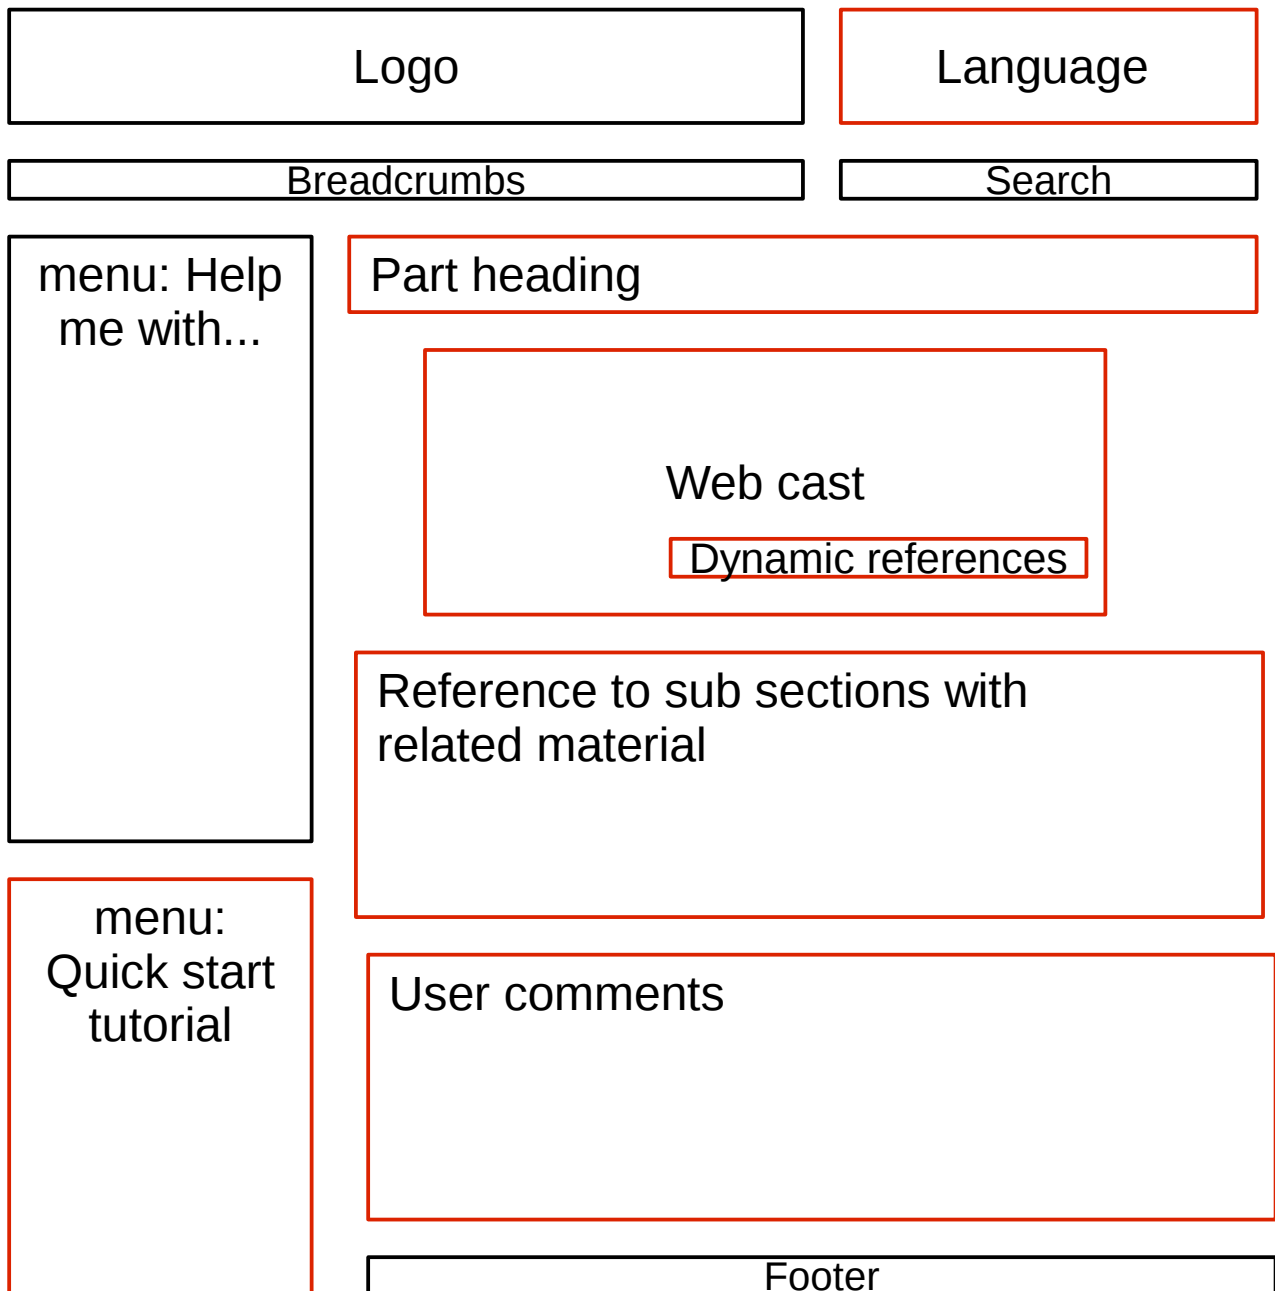

# SilverStripe User Help

User selects the quick start tutorial

## Legend:

- old element
- new element

# Storyboard – Quick start tutorial part

While playing the web cast he stops the is from time to time to jump to a referenced subsection to see the details on some feature

# Storyboard – Help me with subsection

And then jumps back to the tutorial...